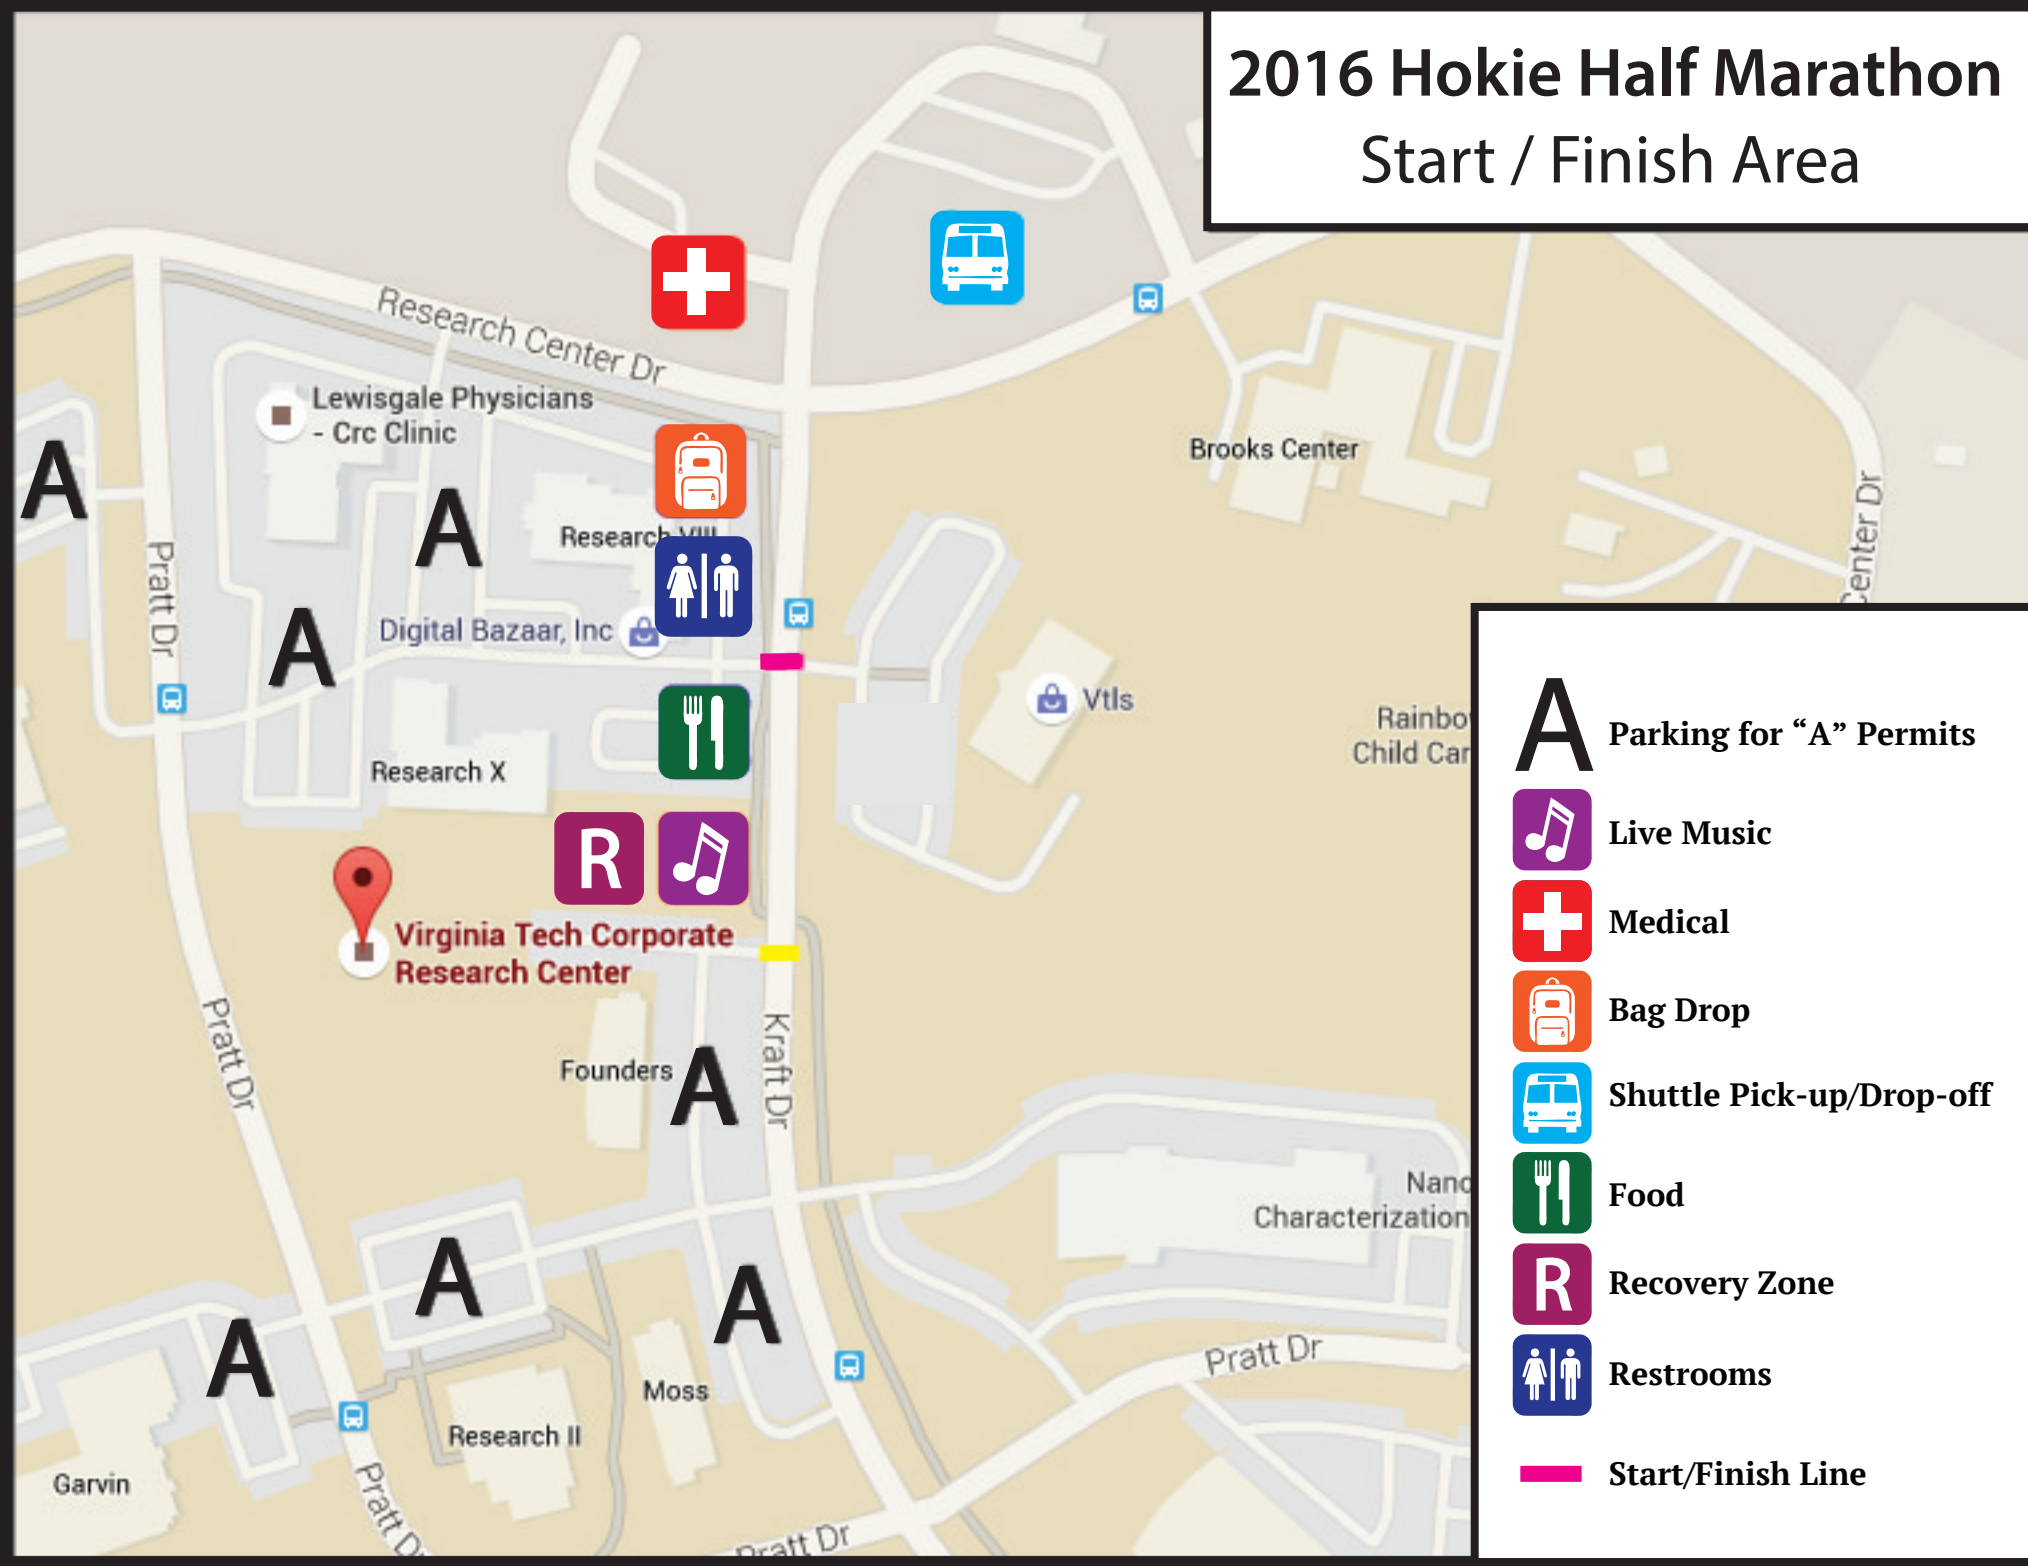

2016 Hokie Half Marathon Start / Finish Area

A Parking for "A" Permits

 Live Music

 Medical

 Bag Drop

 Shuttle Pick-up/Drop-off

 Food

 Recovery Zone

 Restrooms

 Start/Finish Line